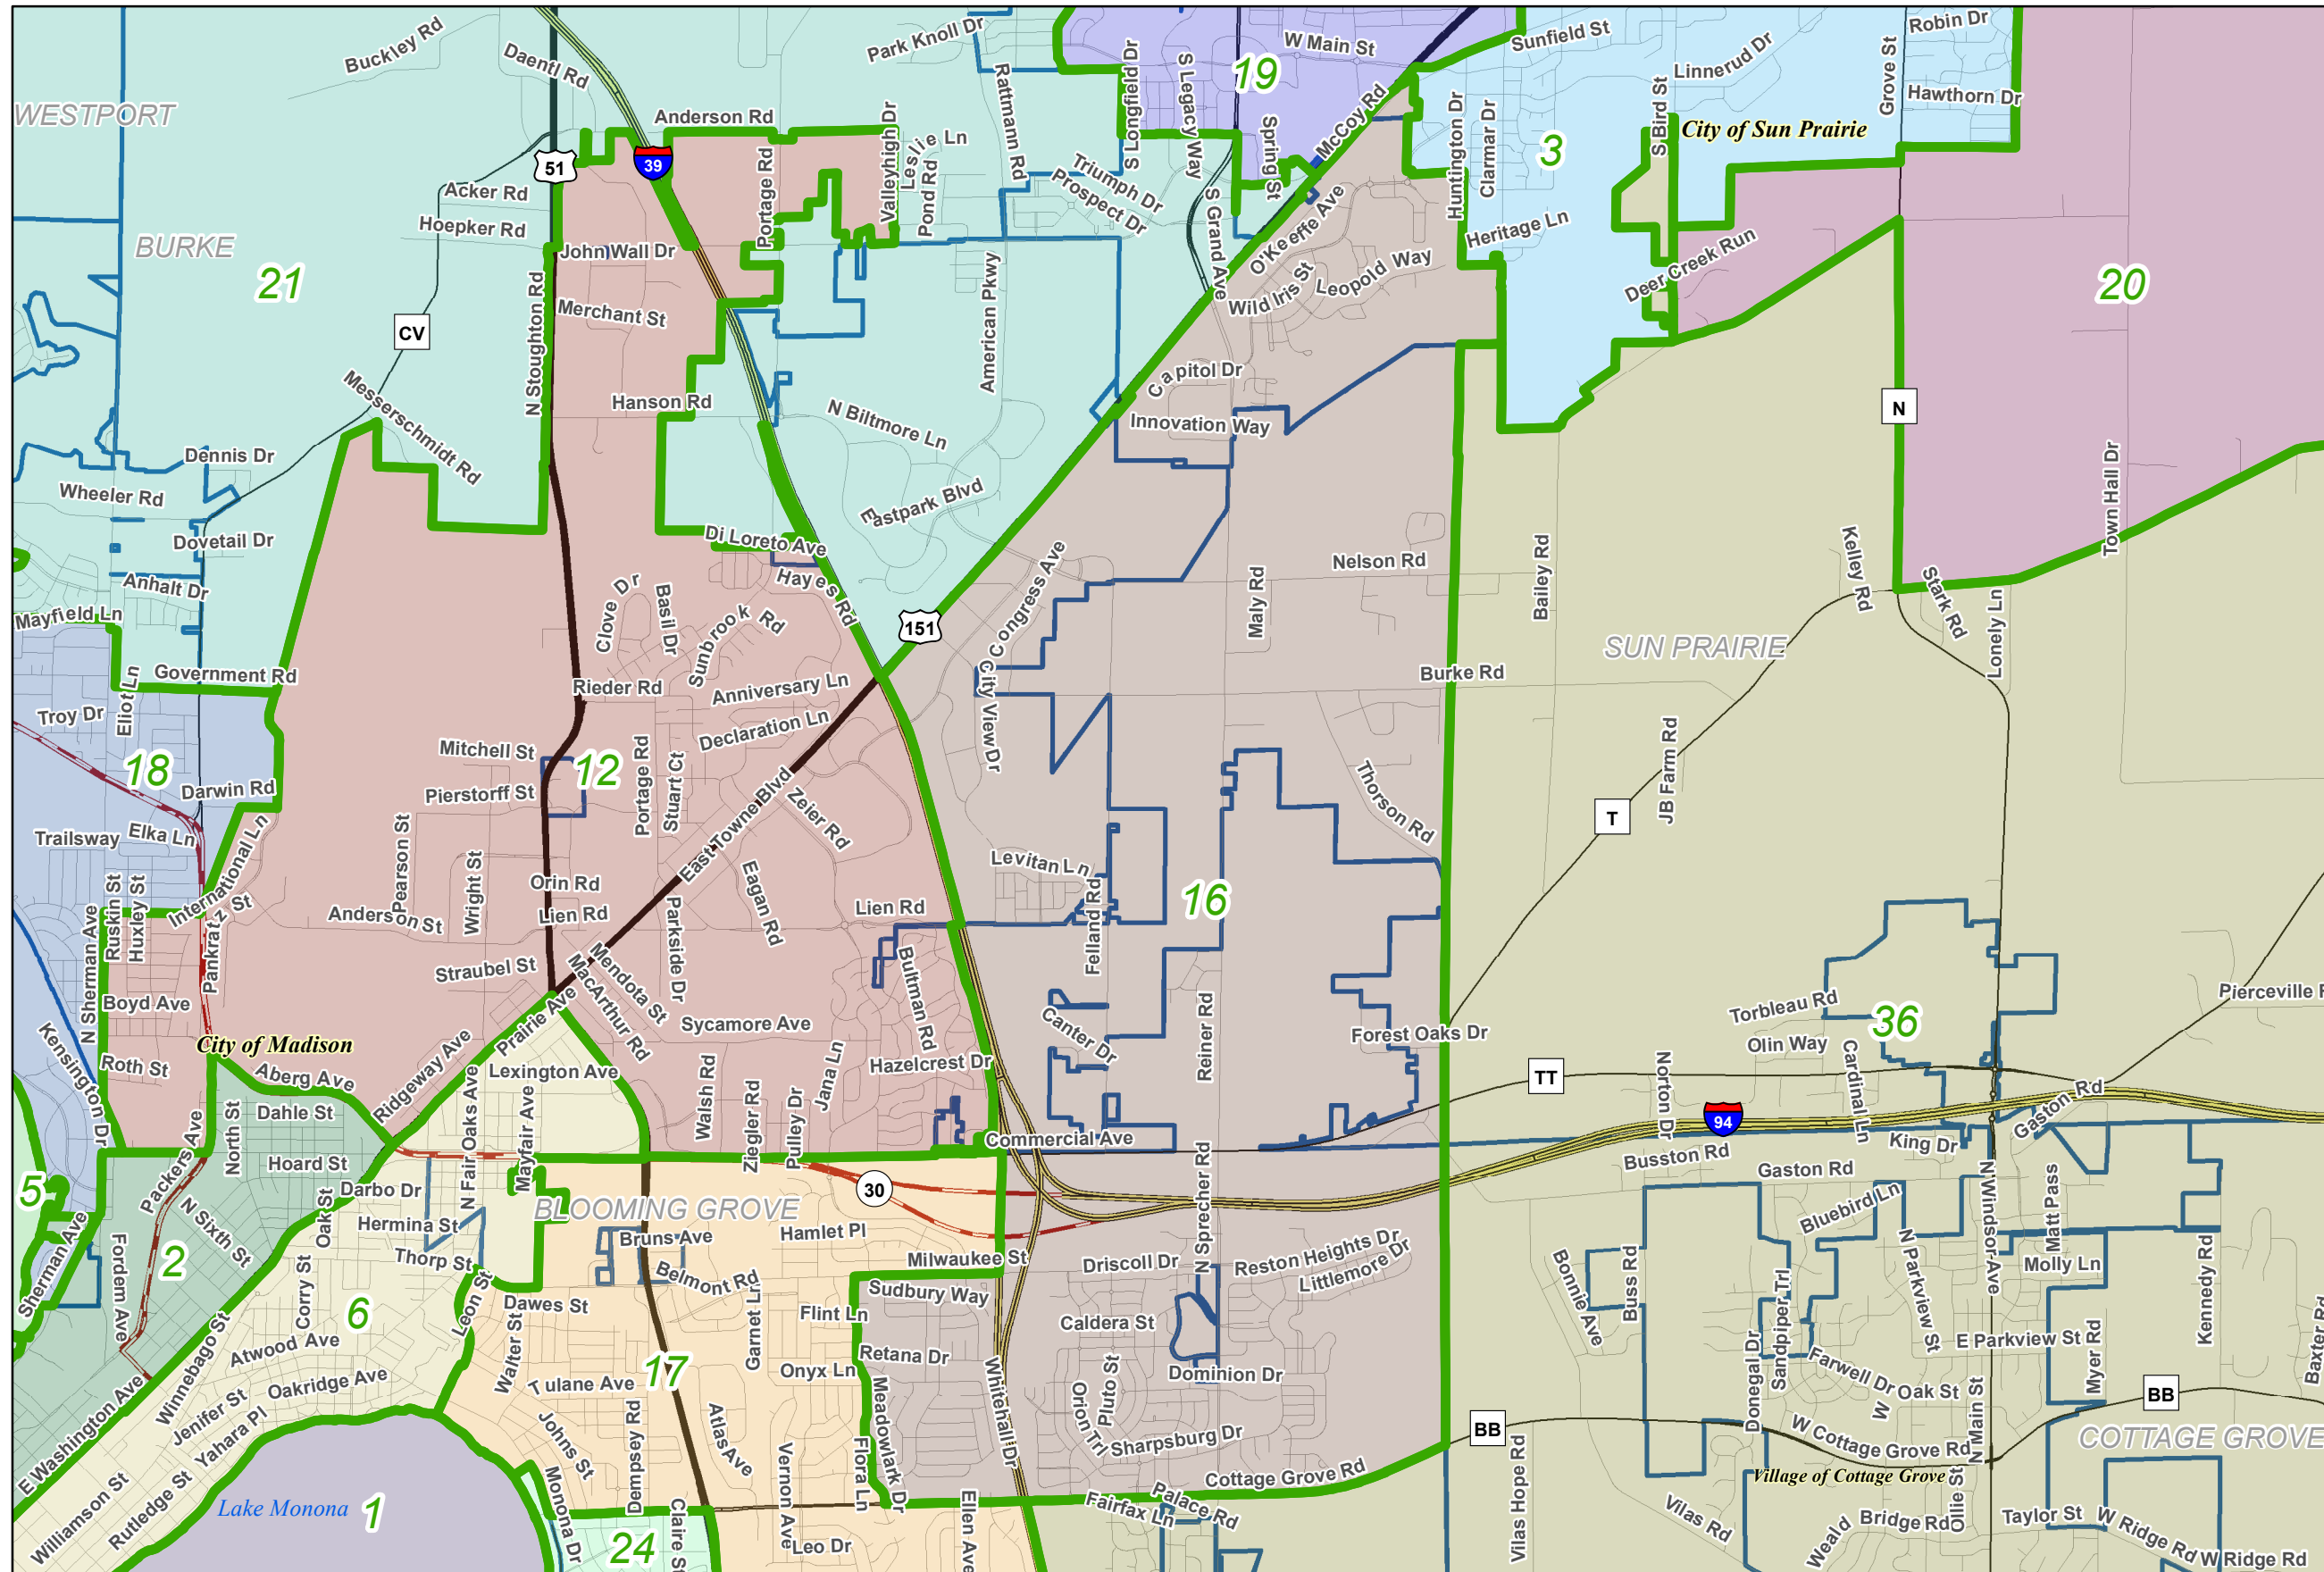

Dane County Redistricting 2021

FINAL SUPERVISORY DISTRICTS: County District 16

Legend

FINAL DISTRICTS

- FINAL DISTRICTS
- Lakes and Ponds
- City
- Village
- Town
- Interstate Highway
- US Highway
- State Highway
- County Highway
- Local Road