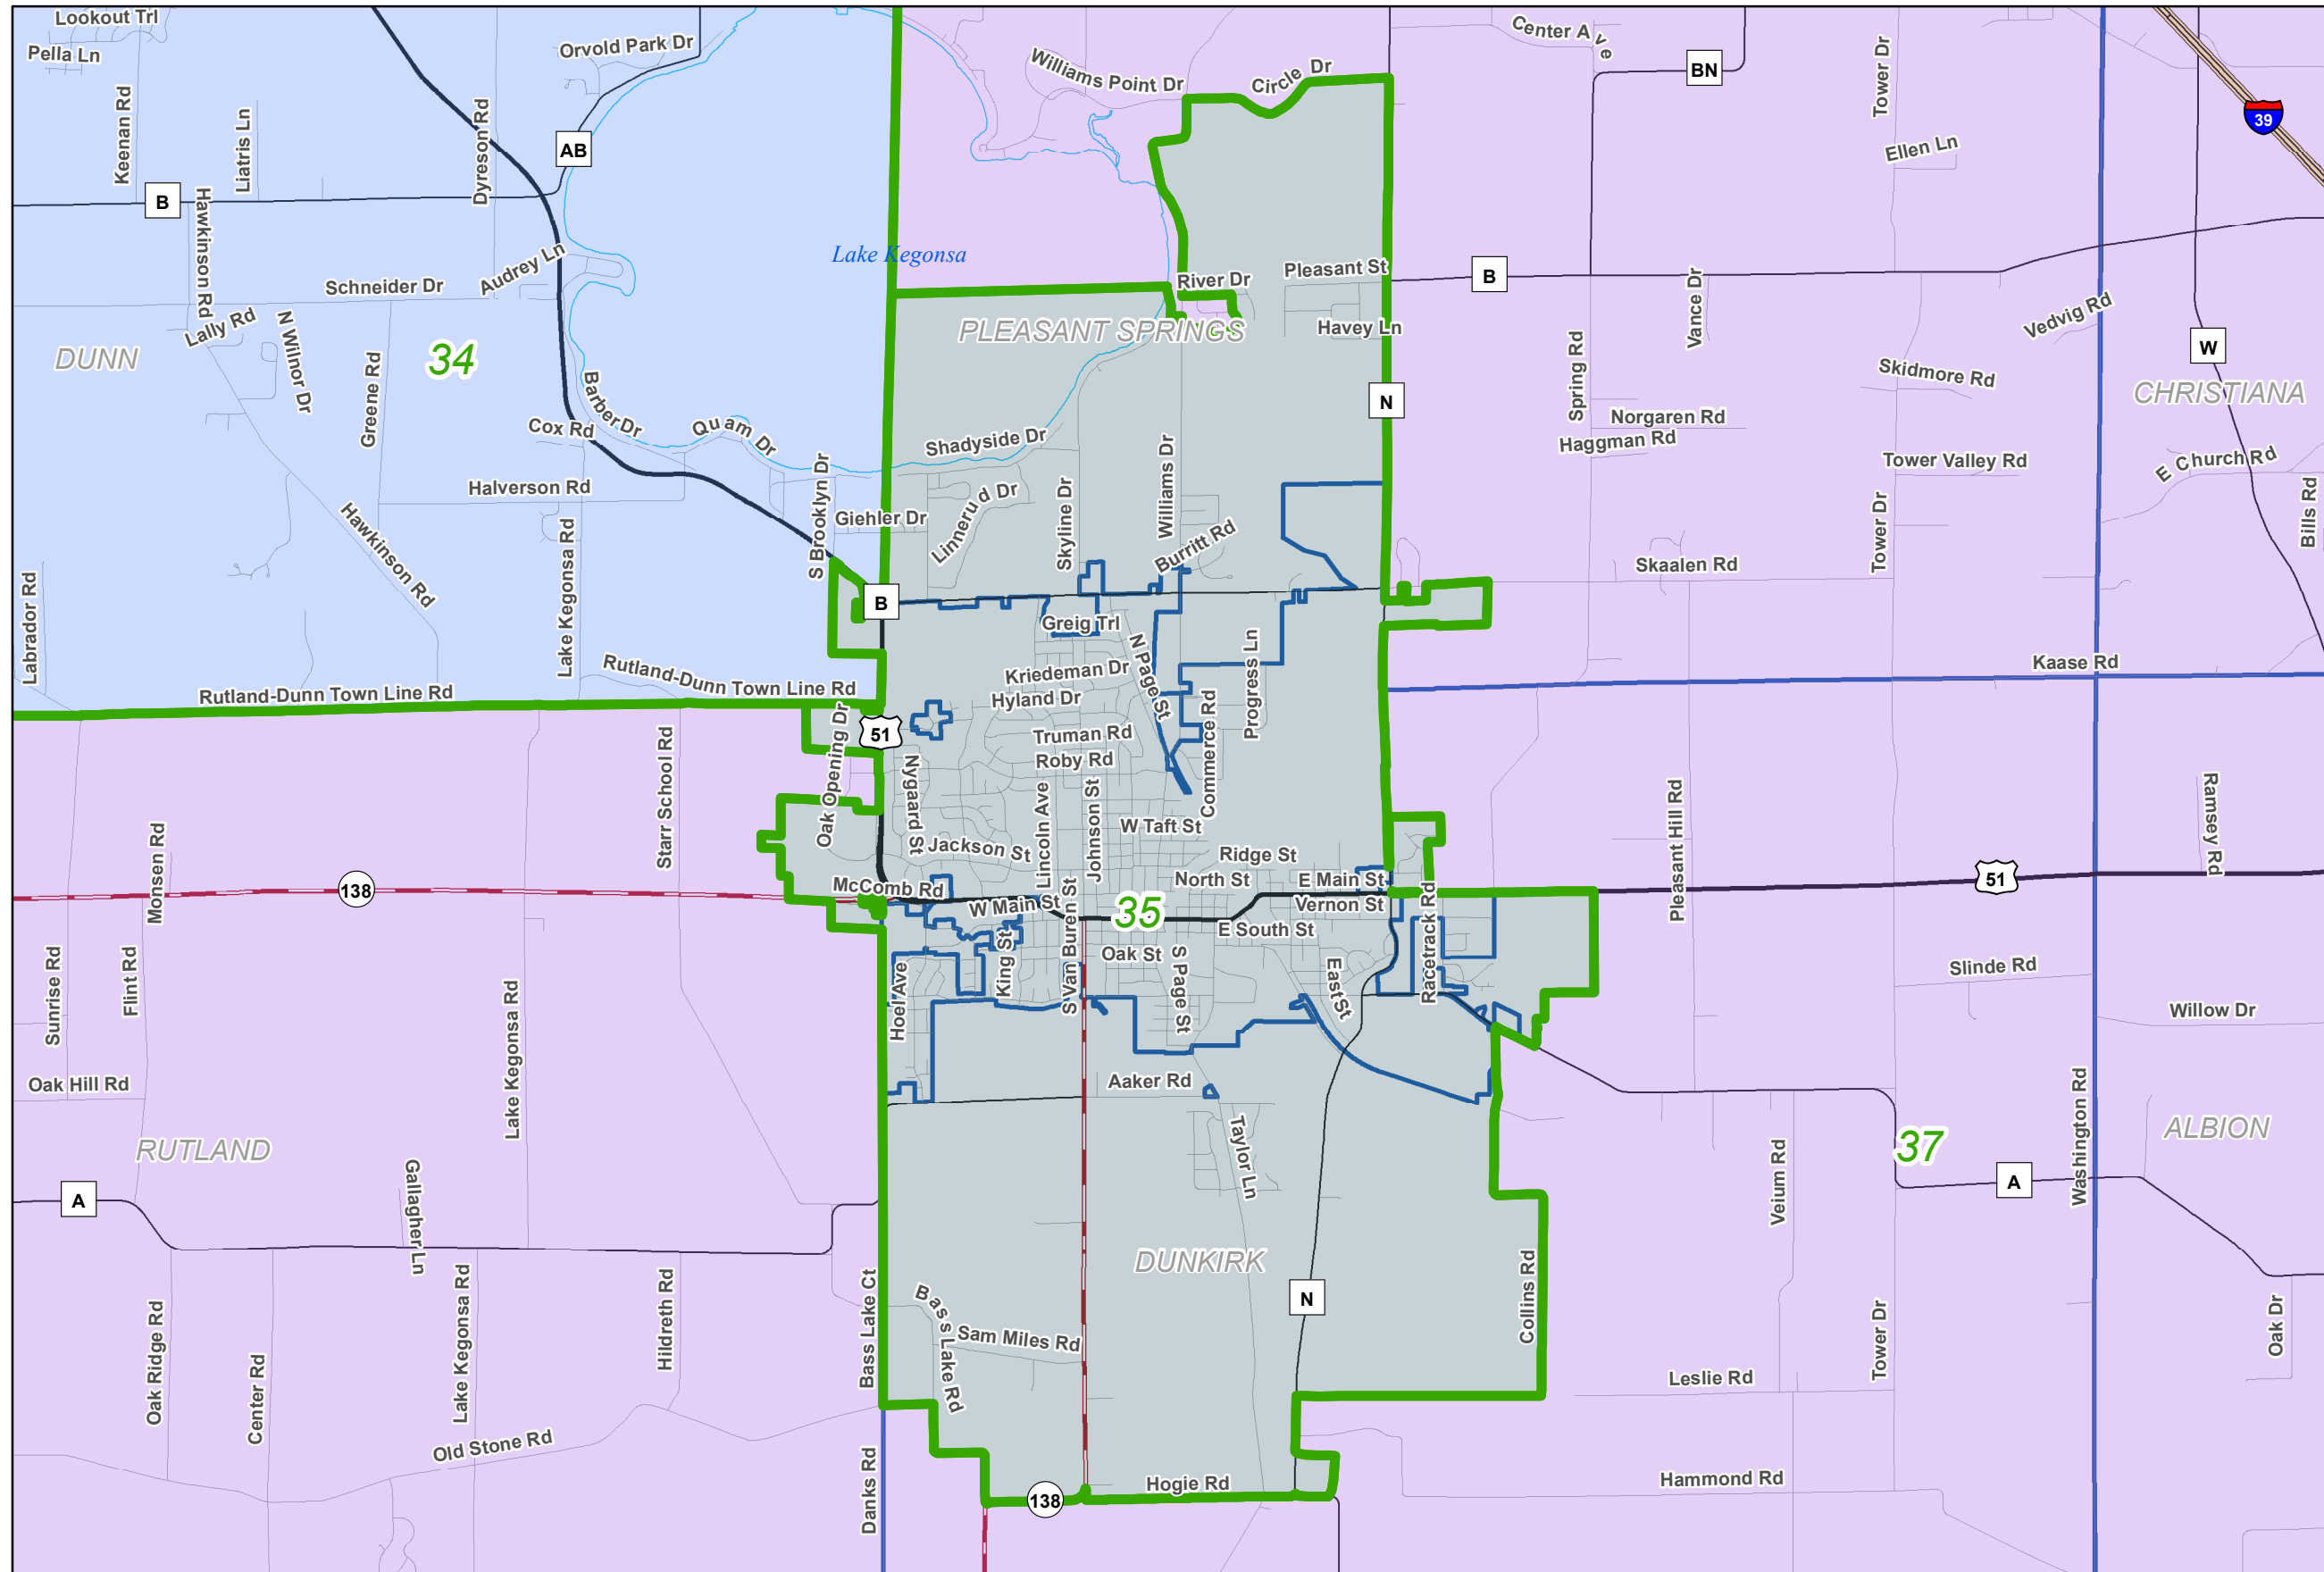

Dane County Redistricting 2021

FINAL SUPERVISORY DISTRICTS: County District 35

Legend

FINAL DISTRICTS

- FINAL DISTRICTS
- Lakes and Ponds
- City
- Village
- Town
- Interstate Highway
- US Highway
- State Highway
- County Highway
- Local Road